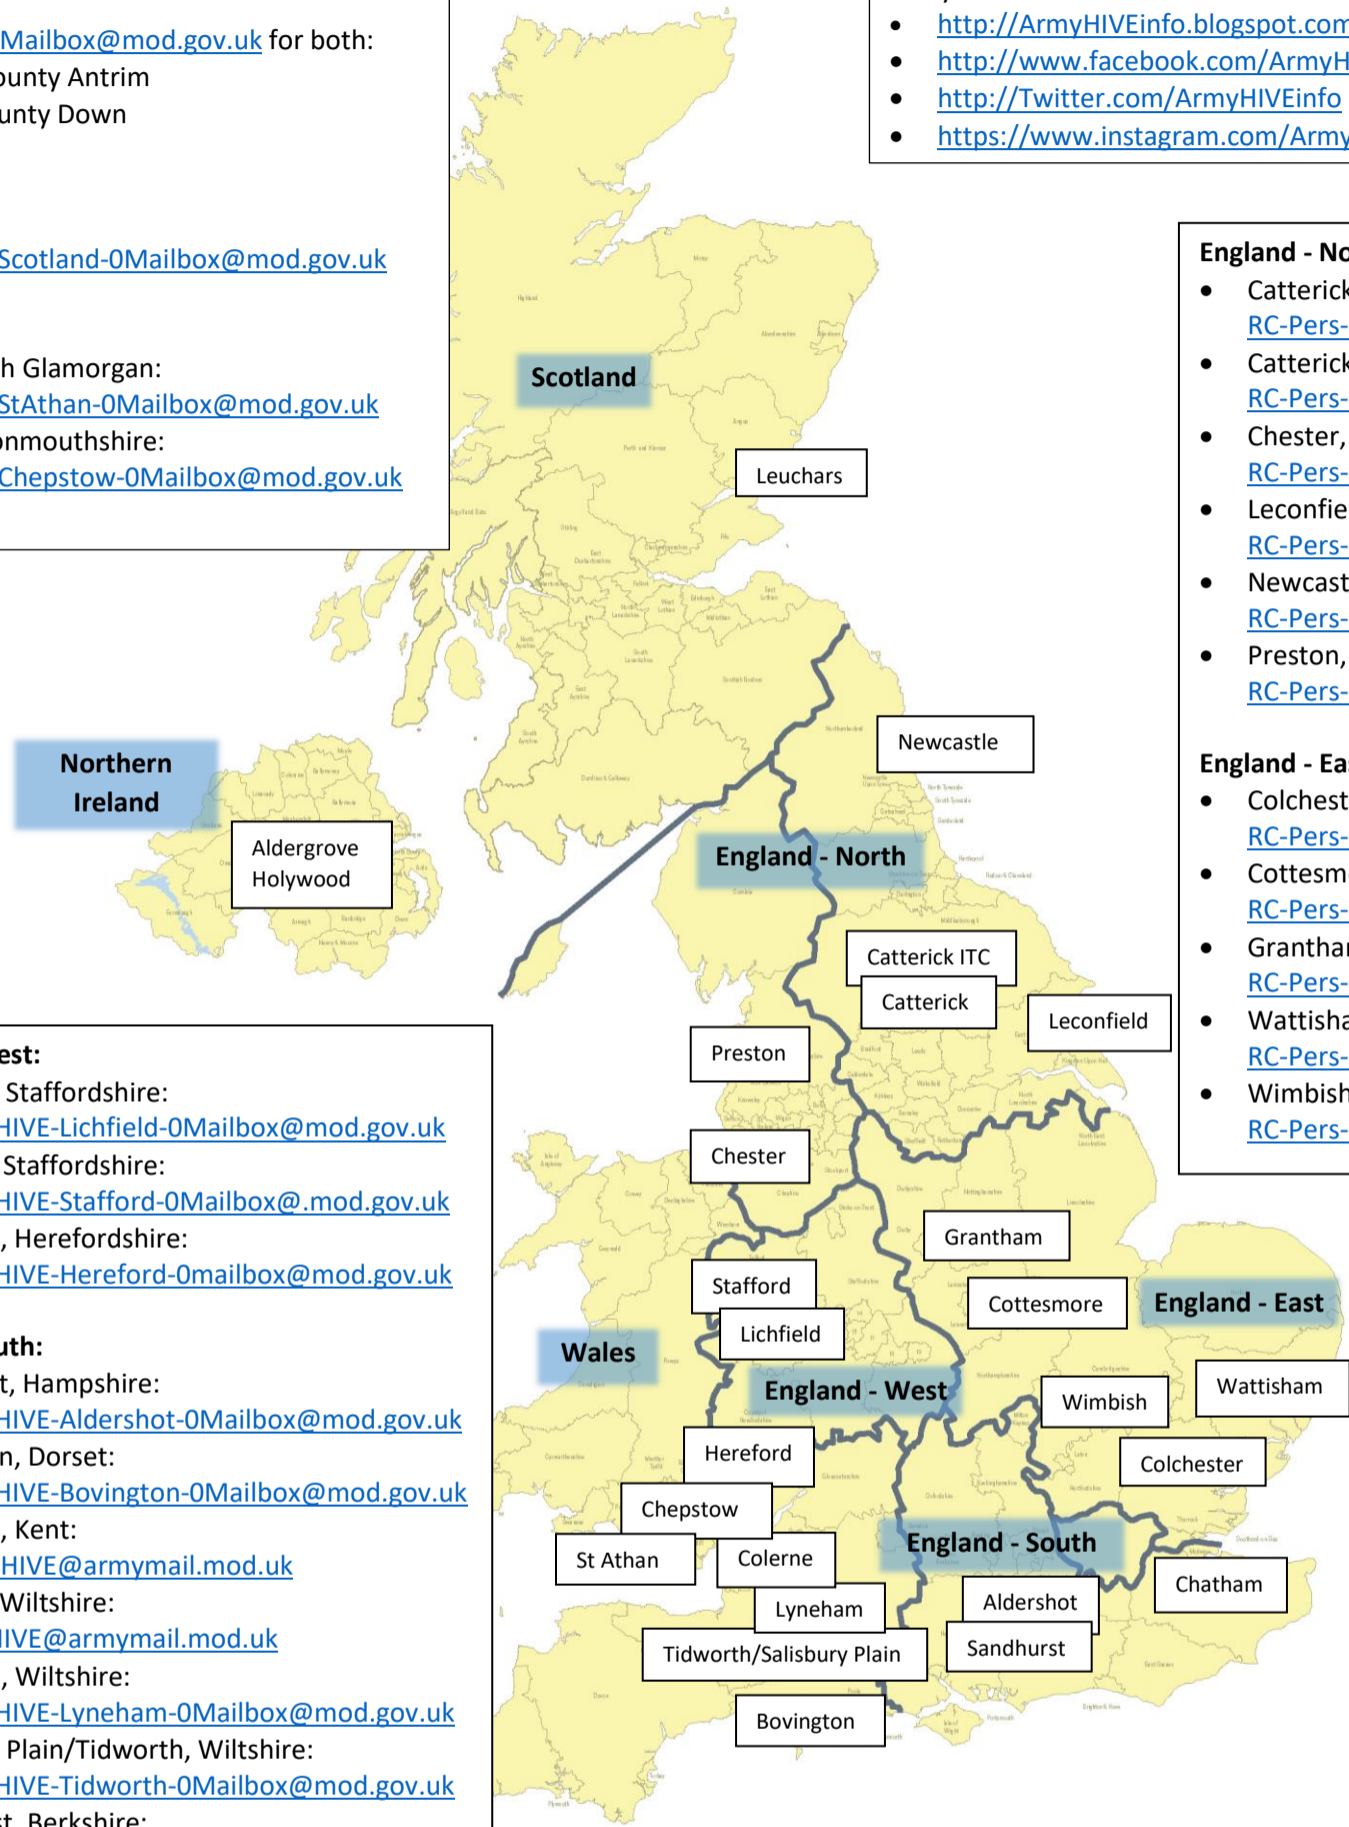

HIVE Information Centres – April 2022

Northern Ireland:

RC-Pers-HIVE-NI-0Mailbox@mod.gov.uk for both:

- Aldergrove, County Antrim
- Holywood, County Down

Scotland:

- Leuchars, Fife:
  RC-Pers-HIVE-Scotland-0Mailbox@mod.gov.uk

Wales:

- St Athan, South Glamorgan:
  RC-Pers-HIVE-StAthan-0Mailbox@mod.gov.uk
- Chepstow, Monmouthshire:
  RC-Pers-HIVE-Chepstow-0Mailbox@mod.gov.uk

Army HIVE Social media:

- <http://ArmyHIVEinfo.blogspot.com>
- <http://www.facebook.com/ArmyHIVE>
- <http://Twitter.com/ArmyHIVEinfo>
- <https://www.instagram.com/ArmyHIVEinfo>

England - North:

- Catterick, North Yorkshire:
  RC-Pers-HIVE-Catterick-0Mailbox@mod.gov.uk
- Catterick Infantry Training Centre:
  RC-Pers-HIVE-CattITC-0Mailbox@mod.gov.uk
- Chester, Cheshire:
  RC-Pers-HIVE-Chester-0Mailbox@mod.gov.uk
- Leconfield, East Riding of Yorkshire:
  RC-Pers-HIVE-Leconfield-0Mailbox@mod.gov.uk
- Newcastle, Tyne and Wear:
  RC-Pers-HIVE-Newcastle-0Mailbox@mod.gov.uk
- Preston, Lancashire:
  RC-Pers-HIVE-Preston-0Mailbox@mod.gov.uk

England - East:

- Colchester, Essex:
  RC-Pers-HIVE-Colchester-0Mailbox@mod.gov.uk
- Cottesmore, Rutland:
  RC-Pers-HIVE-Cottesmore-0Mailbox@mod.gov.uk
- Grantham, Lincolnshire:
  RC-Pers-HIVE-Grantham-0Mailbox@mod.gov.uk
- Wattisham, Suffolk:
  RC-Pers-HIVE-Wattisham-0Mailbox@mod.gov.uk
- Wimbish, Essex:
  RC-Pers-HIVE-Wimbish-0Mailbox@mod.gov.uk

England - West:

- Lichfield, Staffordshire:
  RC-Pers-HIVE-Lichfield-0Mailbox@mod.gov.uk
- Stafford, Staffordshire:
  RC-Pers-HIVE-Stafford-0Mailbox@mod.gov.uk
- Hereford, Herefordshire:
  RC-Pers-HIVE-Hereford-0Mailbox@mod.gov.uk

England - South:

- Aldershot, Hampshire:
  RC-Pers-HIVE-Aldershot-0Mailbox@mod.gov.uk
- Bovington, Dorset:
  RC-Pers-HIVE-Bovington-0Mailbox@mod.gov.uk
- Chatham, Kent:
  ChathamHIVE@armymail.mod.uk
- Colerne, Wiltshire:
  ColerneHIVE@armymail.mod.uk
- Lyneham, Wiltshire:
  RC-Pers-HIVE-Lyneham-0Mailbox@mod.gov.uk
- Salisbury Plain/Tidworth, Wiltshire:
  RC-Pers-HIVE-Tidworth-0Mailbox@mod.gov.uk
- Sandhurst, Berkshire:
  RC-Pers-HIVE-Sandhurst-0Mailbox@mod.gov.uk

Overseas HIVEs:

- Brunei: BruneiGar-SpSvcs-HIVE-Mailbox@mod.gov.uk
- Gibraltar: GibraltarHIVE@armymail.mod.uk
- Sennelager, Germany: SennelagerHIVE@armymail.mod.uk

EJSU:

- Brunssum, Netherlands: BrunssumHIVE@armymail.mod.uk
- Naples, Italy: NaplesHIVE@armymail.mod.uk
- SHAPE, Belgium: SHAPEHIVE@armymail.mod.uk

Cyprus:

- Akrotiri: AkrotiriHIVE@armymail.mod.uk
- Ayios Nikolaos: AyiosNikolaosHIVE@armymail.mod.uk
- Dhekelia: DhekeliaHIVE@armymail.mod.uk
- Episkopi: EpiskopiHIVE@armymail.mod.uk
- Nicosia: NicosiaHIVE@armymail.mod.uk

Also **International HIVE** (iHIVE) covering all Overseas Army postings: RC-Pers-HIVE-iHIVE-0Mailbox@mod.gov.uk
See: www.Army.mod.uk/HIVEs for a map and links to individual Overseas HIVE blogs