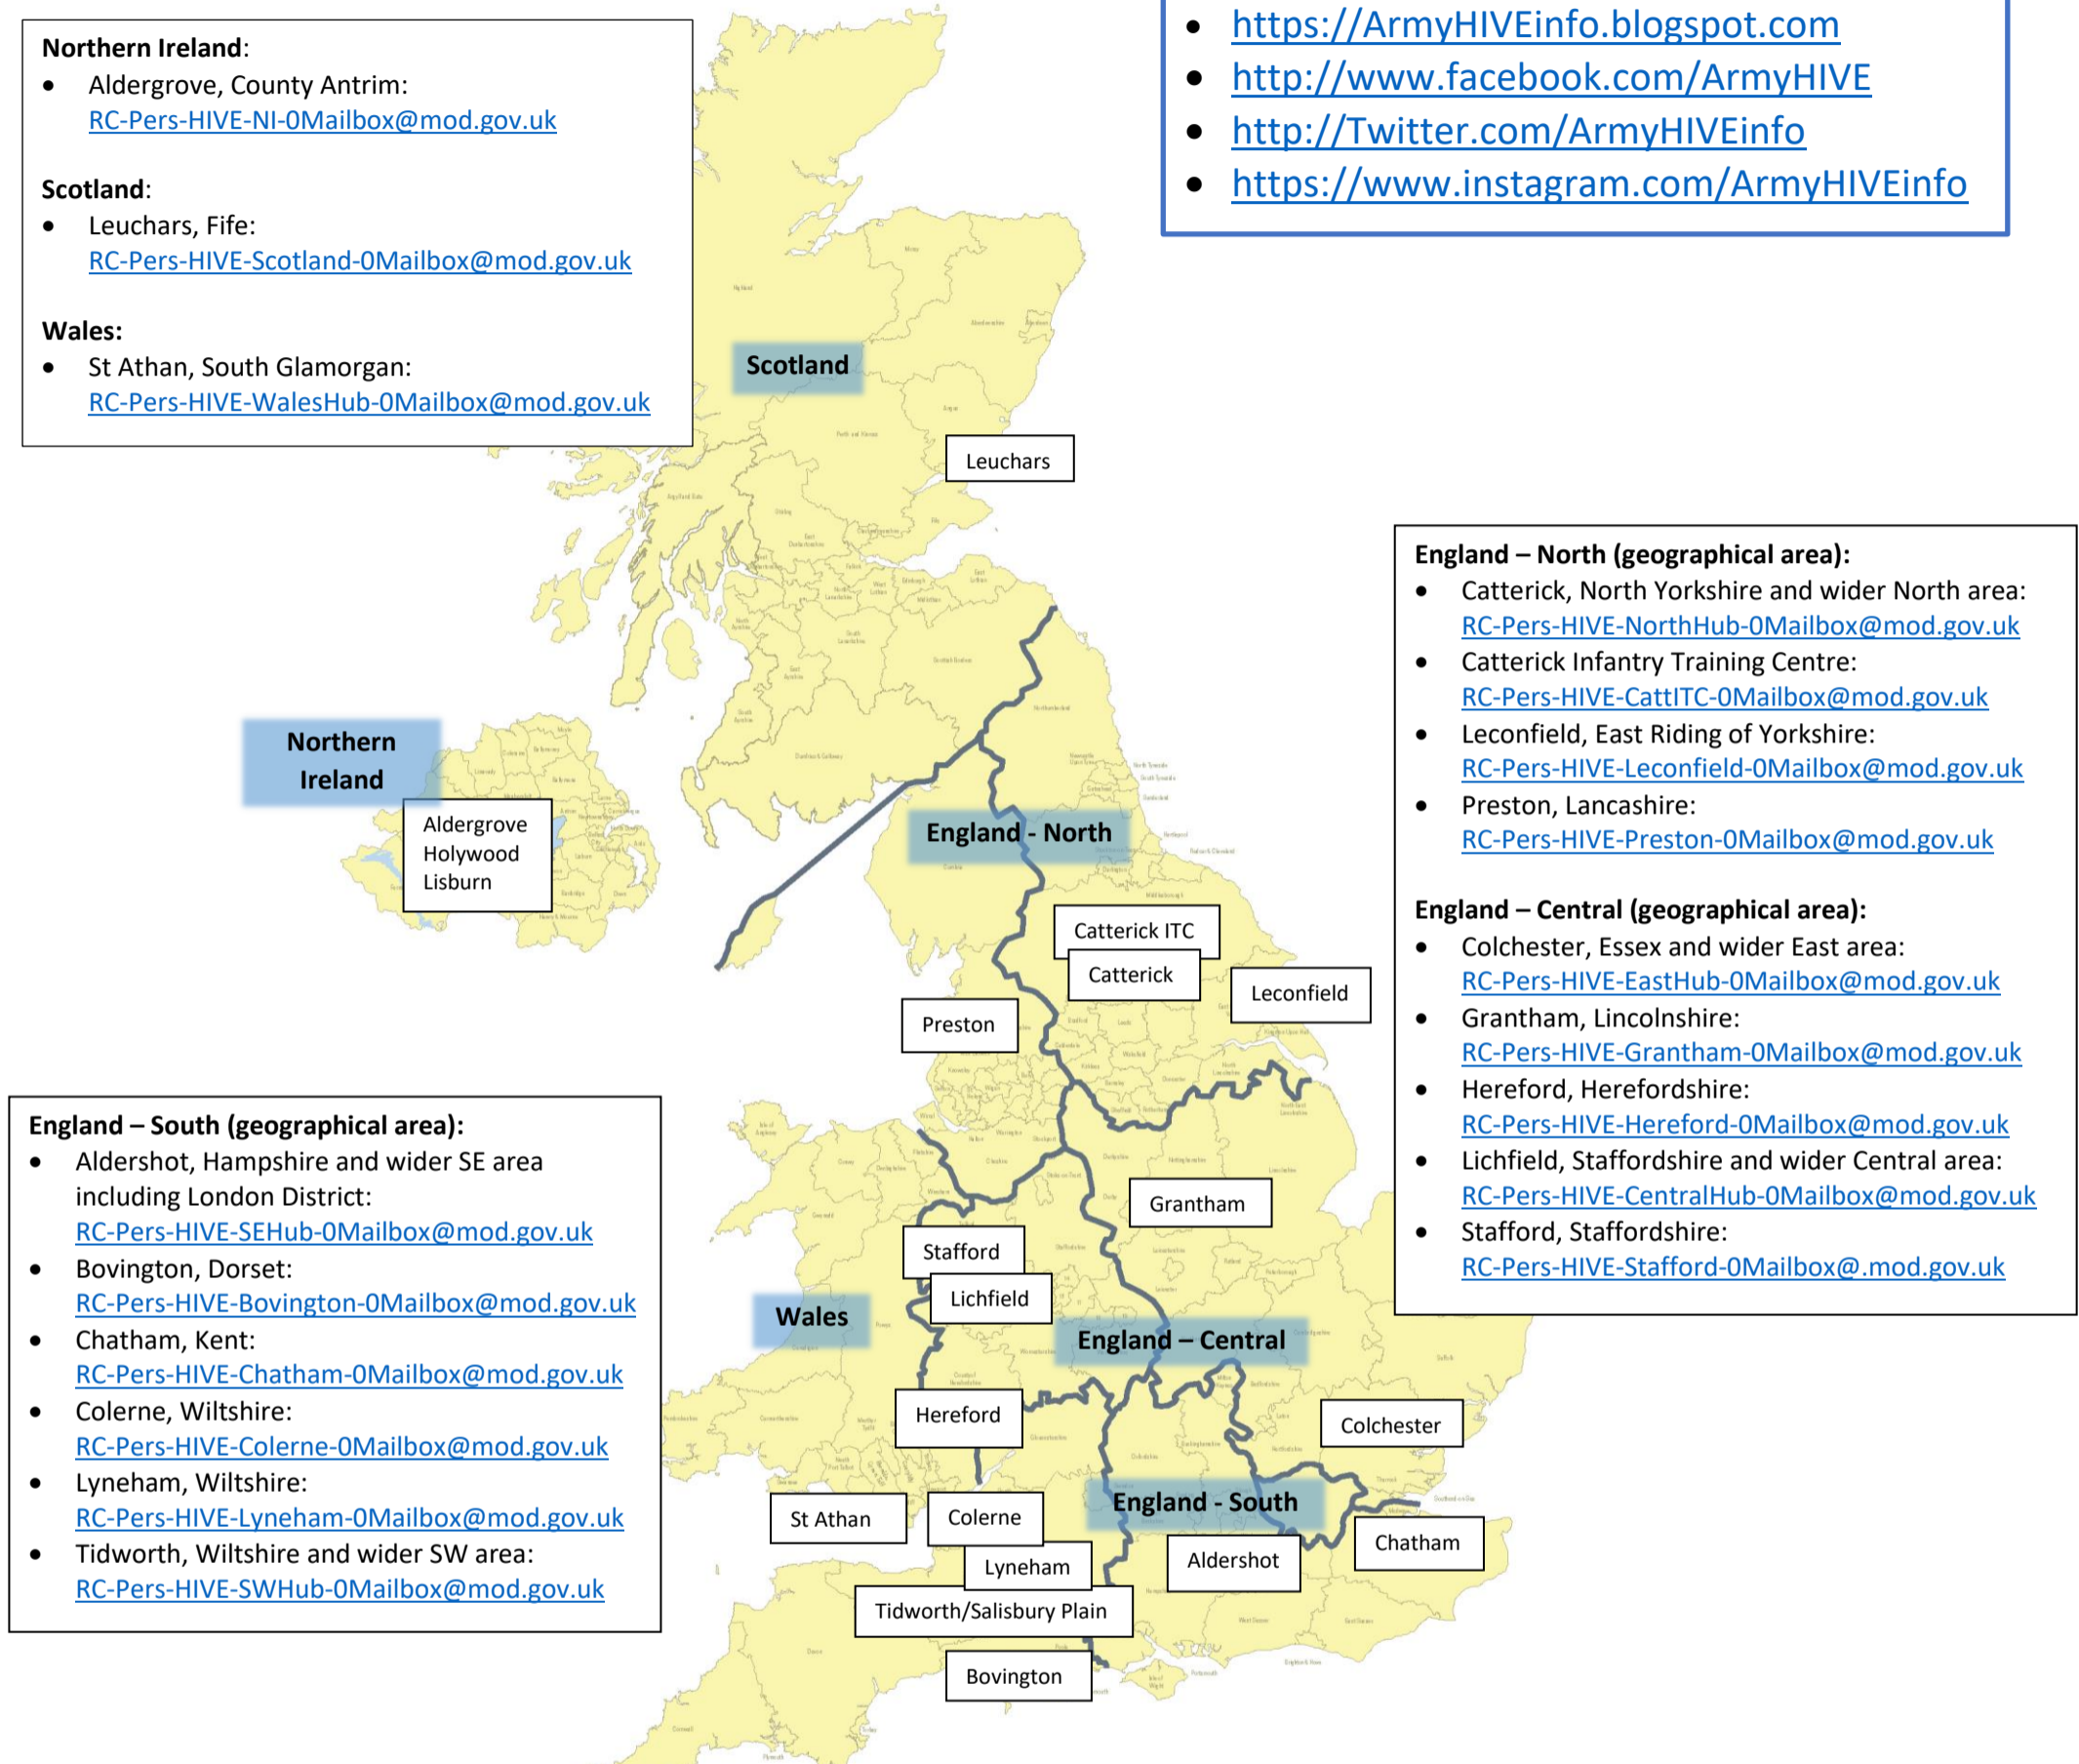

Army and Overseas HIVE Information Centres - July 2024

- Northern Ireland:**
- Aldergrove, County Antrim:
RC-Pers-HIVE-NI-0Mailbox@mod.gov.uk
- Scotland:**
- Leuchars, Fife:
RC-Pers-HIVE-Scotland-0Mailbox@mod.gov.uk
- Wales:**
- St Athan, South Glamorgan:
RC-Pers-HIVE-WalesHub-0Mailbox@mod.gov.uk

- Army HIVE Social media:**
- <https://ArmyHIVEinfo.blogspot.com>
 - <http://www.facebook.com/ArmyHIVE>
 - <http://Twitter.com/ArmyHIVEinfo>
 - <https://www.instagram.com/ArmyHIVEinfo>

- England – North (geographical area):**
- Catterick, North Yorkshire and wider North area:
RC-Pers-HIVE-NorthHub-0Mailbox@mod.gov.uk
 - Catterick Infantry Training Centre:
RC-Pers-HIVE-CattITC-0Mailbox@mod.gov.uk
 - Leconfield, East Riding of Yorkshire:
RC-Pers-HIVE-Leconfield-0Mailbox@mod.gov.uk
 - Preston, Lancashire:
RC-Pers-HIVE-Preston-0Mailbox@mod.gov.uk
- England – Central (geographical area):**
- Colchester, Essex and wider East area:
RC-Pers-HIVE-EastHub-0Mailbox@mod.gov.uk
 - Grantham, Lincolnshire:
RC-Pers-HIVE-Grantham-0Mailbox@mod.gov.uk
 - Hereford, Herefordshire:
RC-Pers-HIVE-Hereford-0Mailbox@mod.gov.uk
 - Lichfield, Staffordshire and wider Central area:
RC-Pers-HIVE-CentralHub-0Mailbox@mod.gov.uk
 - Stafford, Staffordshire:
RC-Pers-HIVE-Stafford-0Mailbox@mod.gov.uk

- England – South (geographical area):**
- Aldershot, Hampshire and wider SE area including London District:
RC-Pers-HIVE-SEHub-0Mailbox@mod.gov.uk
 - Bovington, Dorset:
RC-Pers-HIVE-Bovington-0Mailbox@mod.gov.uk
 - Chatham, Kent:
RC-Pers-HIVE-Chatham-0Mailbox@mod.gov.uk
 - Colerne, Wiltshire:
RC-Pers-HIVE-Colerne-0Mailbox@mod.gov.uk
 - Lyneham, Wiltshire:
RC-Pers-HIVE-Lyneham-0Mailbox@mod.gov.uk
 - Tidworth, Wiltshire and wider SW area:
RC-Pers-HIVE-SWHub-0Mailbox@mod.gov.uk